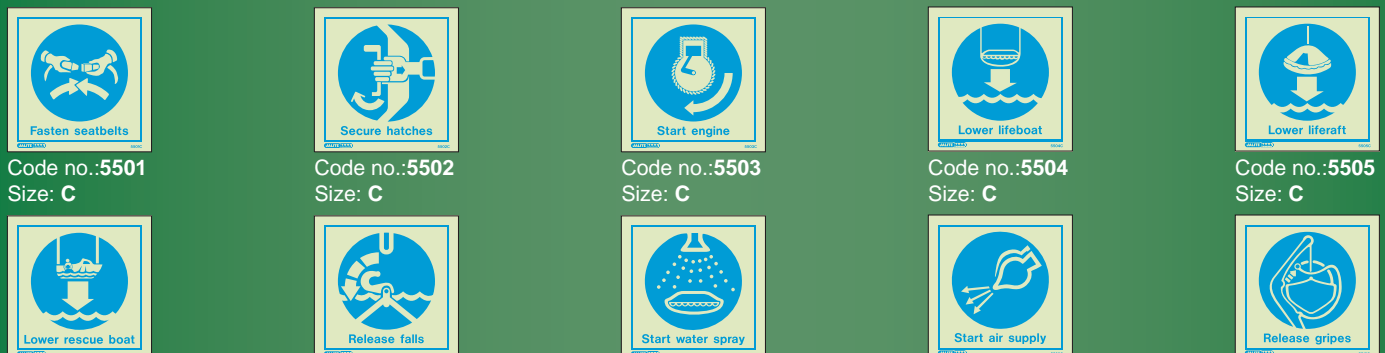

Assembly Station and Embarkation Station

Code no.: **4860** Size: **C, Q** Code no.: **4870** Size: **C, Q** Code no.: **4500** Size: **C, Q** Code no.: **4502** Size: **C** Code no.: **4503** Size: **C** Code no.: **4519** Size: **C** Code no.: **4871** Size: **P** Code no.: **4500** Size: **Q** Code no.: **4621** Size: **G**

Code no.: **4871** Size: **P, G** Code no.: **4872** Size: **P, G** Code no.: **4873** Size: **P, G** Code no.: **4874** Size: **P, G** Code no.: **4875** Size: **P, G** Code no.: **4876** Size: **P, G** Code no.: **4621** Size: **P, G** Code no.: **4622** Size: **P, G** Code no.: **4623** Size: **P, G** Code no.: **4624** Size: **P, G** Code no.: **4625** Size: **P, G** Code no.: **4626** Size: **P, G**

Survival Craft Instructions

Code no.: **5501** Size: **C** Code no.: **5502** Size: **C** Code no.: **5503** Size: **C** Code no.: **5504** Size: **C** Code no.: **5505** Size: **C**
Code no.: **5506** Size: **C** Code no.: **5507** Size: **C** Code no.: **5508** Size: **C** Code no.: **5509** Size: **C** Code no.: **5510** Size: **C**